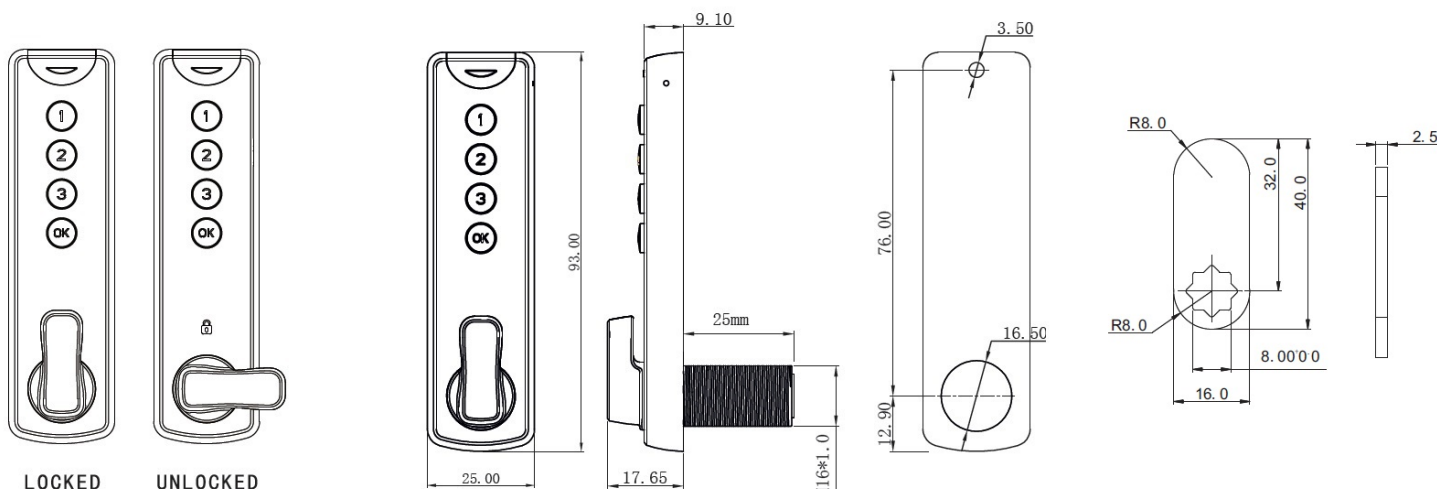

PRODUCT SHEET

Description:

Elec. Combination Cam Lock, "Dave", Private, Gun Metal Grey, 93x25x9,1mm, CE: 32mm(Battery CR1220 Not Included)-Included: 1Pcs. Striking Plate, 3 Pcs. Cam Plate, 1Pcs. Needle, 2Pcs., Washers, 2Pcs Nuts, 7Pcs Screws, 1Pcs Tube ø6x50mm., Download User Guide From www.siso.dk

Item number:

14.60.399-8

| Units | Box | Carton | HS Code | Barcode |
|-------|-----|--------|------------|---|
| Pcs. | 10 | 50 | 8301300000 |  5704866515764 |

SISO A/S

Mileparken 11
DK-2740 Skovlunde
Denmark
VAT: DK 24786013